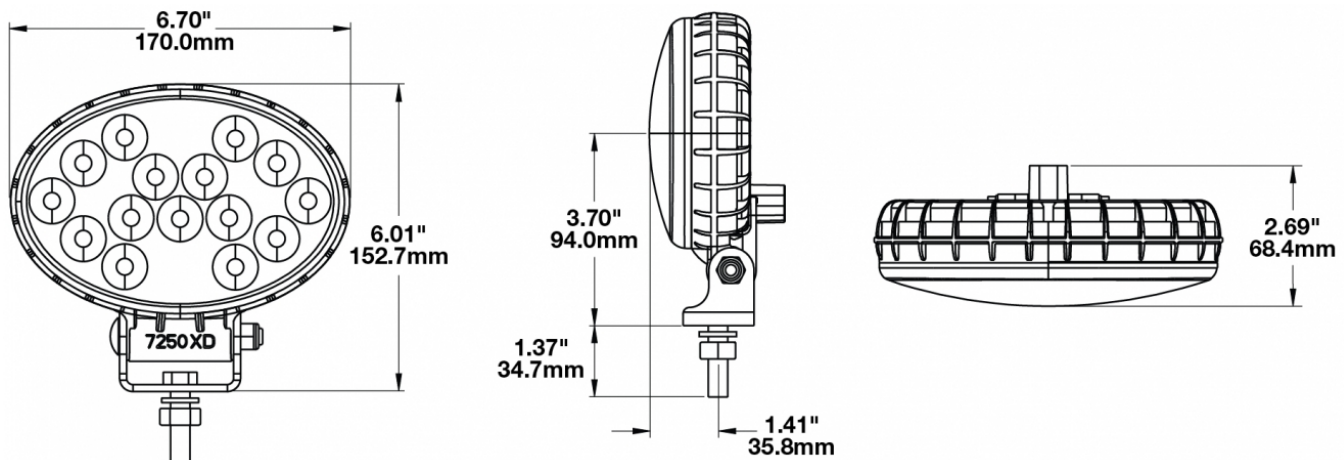

PRODUCT DIMENSIONS

Print date: 2024-08-11

© 2024 J.W. Speaker Corporation • Germantown, WI U.S.A.
www.jwspeaker.com • speaker@jwspeaker.com • 262.251.6660