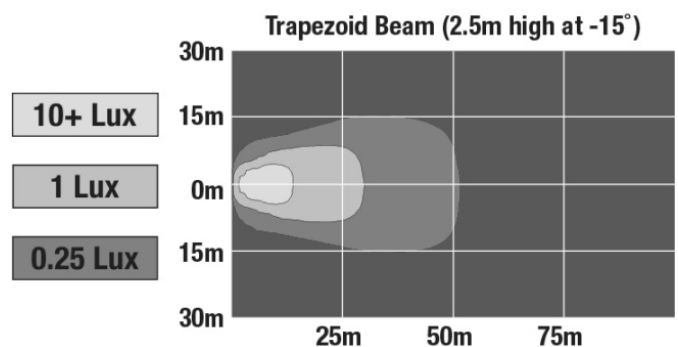

Oval LED Work Lights - Model 7250 XD

PRODUCT INFORMATION

Description	12-24V LED Work Light with Trapezoid Beam Pattern & Pedestal Mount
Height	152.40 mm / 6 in
Width	170.18 mm / 6.7 in
Depth	68.58 mm / 2.7 in
Shape	Oval
Outer Lens Material	Polycarbonate
Outer Lens Color	Clear
Housing Material	Polycarbonate
Housing Color	Black
Mounting Hardware Description	(x1) 3/8-16 x 1.5" Stainless Steel Hex Head Bolt
Minimum Operating Temperature	-40 °C / -40 °F
Maximum Operating Temperature	65 °C / 149 °F
Connector or Wiring	Deutsch DT04-2P
Mating Connector	Deutsch DT06-2S
Product Weight	0.80 lbs / 0.36 kgs
Shipping Weight	2.80 lbs / 1.27 kgs

PHOTOMETRIC SPECIFICATIONS

Raw Lumen Output	3715
Effective Lumen Output	2204
Nominal LED Color Temperature	5700 K
Beam Pattern(s)	Forward Lighting - Trapezoid

Print date: 2024-08-11

© 2024 J.W. Speaker Corporation • Germantown, WI U.S.A.
www.jwspeaker.com • speaker@jwspeaker.com • 262.251.6660